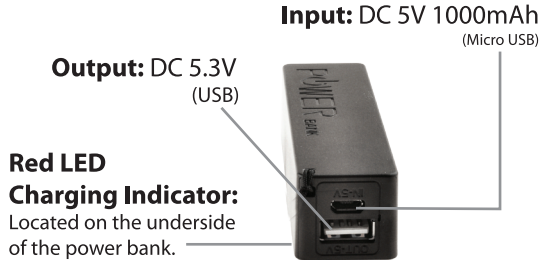

inca®

POWER BANK 1200mAh

IPWRBK1200 : USER GUIDE

Please read these instructions & charge Power Bank before first use.

To charge the Power Bank:

- 1) Insert charging cable (supplied), Micro USB end to the 'Input' port of the Power Bank.
- 2) Insert the USB end into the USB port of a power supply adaptor or device that allows for charging.

Note: When charging the Power Bank the 'Output' port is deactivated.

How to charge a USB compatible device with the Inca the Power Bank:

- 1) Connect to the USB device using the device's charging cable.
- 2) Insert the USB plug end of the cable into the 'Output' port of the powerbank.
- 3) Charging of the device will commence immediately.
 - Flashing red light indicates charging is in progress
 - Constant red light indicates charging completed