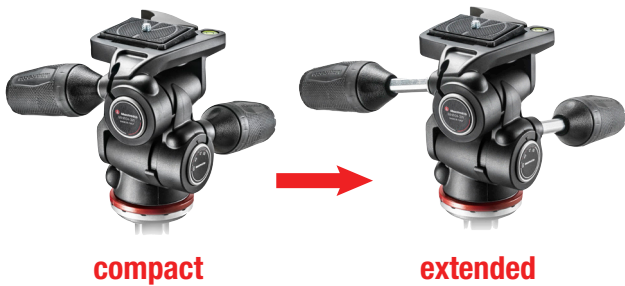

## NEW! IMPROVED 3-WAY HEAD

### New Adapto Head

compact

extended

MH804-3W

MT190X3

Replaces

### MK190X3-3W1

<b>Material</b>	Aluminium (legs) Technopolymer (head)
<b>Leg Lock Type</b>	Flip lock
<b>Closed Length</b>	71 cm
<b>Max Height</b>	173 cm
<b>Weight</b>	2.7 kgs
<b>Safety payload</b>	4 kgs

### MK190X3-3W

<b>Material</b>	Aluminium (legs & head)
<b>Leg Lock Type</b>	Flip lock
<b>Closed Length</b>	71 cm
<b>Max Height</b>	172 cm
<b>Weight</b>	2.8 kgs
<b>Safety Payload</b>	4 kgs

2384MAN-190 replacement NP.indd NP