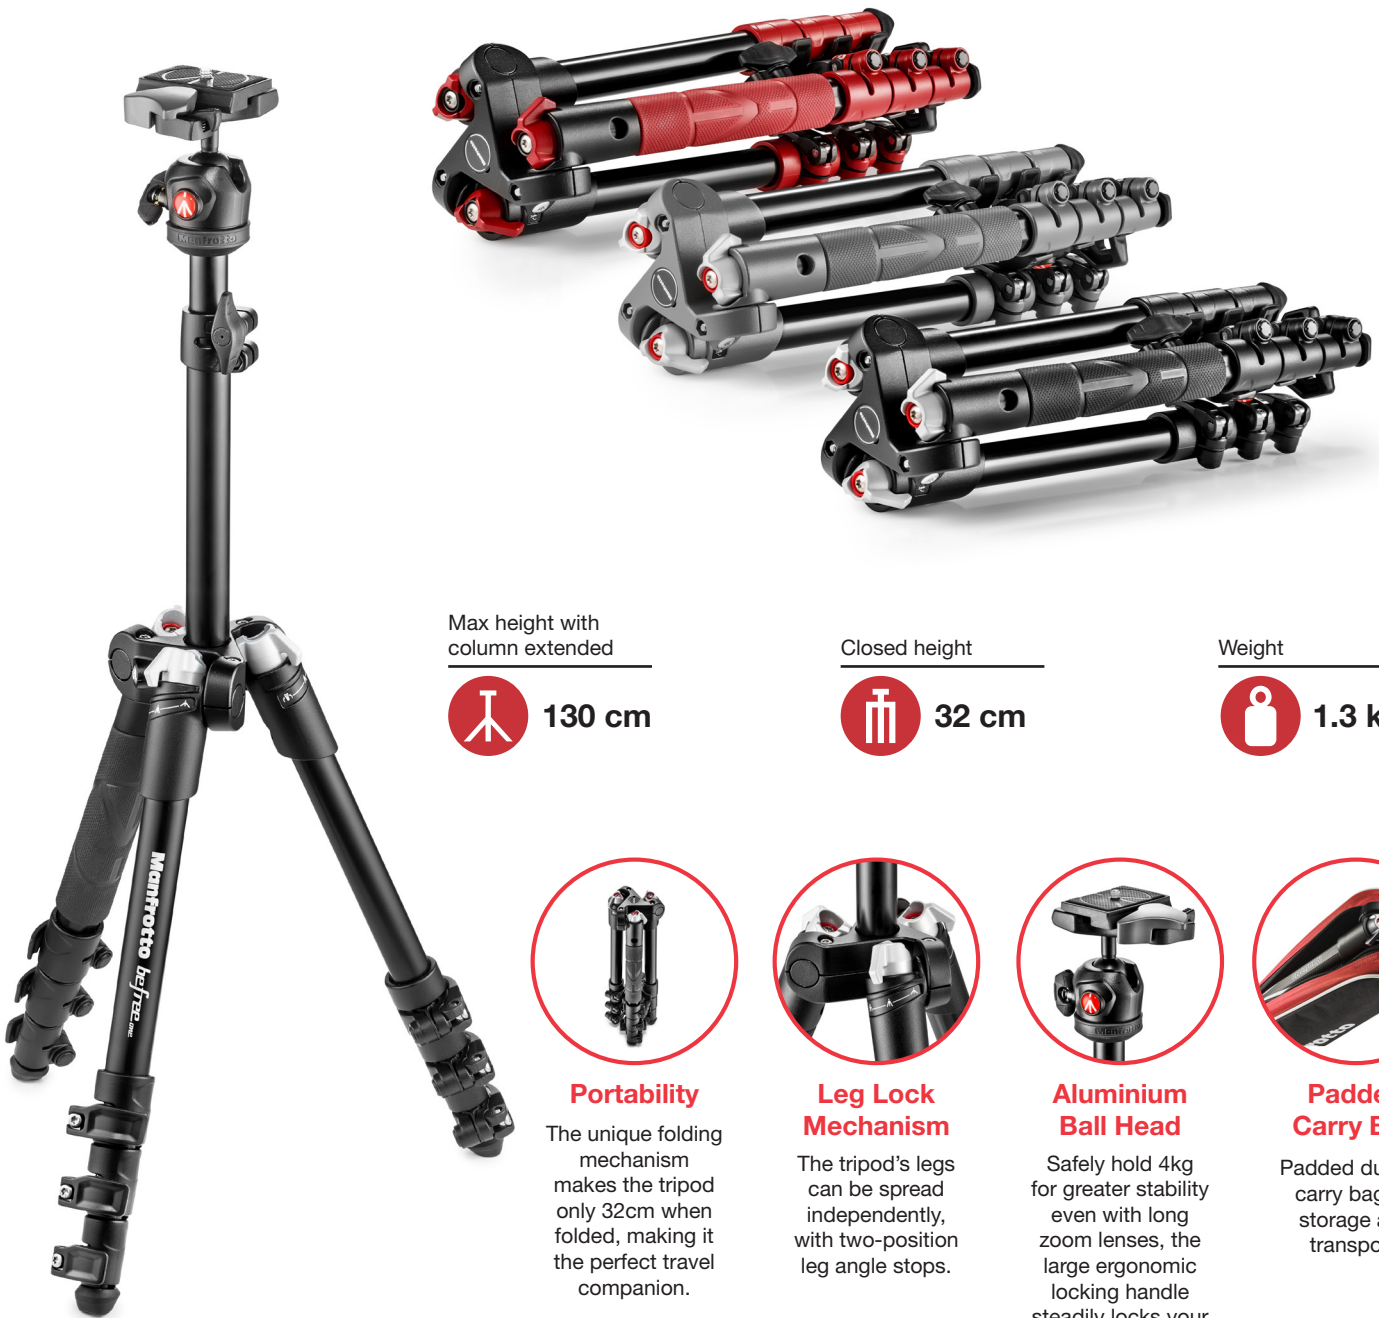

befree One

Designed to be Ultra-Compact and lightweight, Befree One is the most portable Manfrotto tripod dedicated to photographers who love to travel.

A high quality tripod that fits into carry-on luggage and backpacks; it's a dream come true for any photographer on the go.

Max height with column extended

130 cm

Closed height

32 cm

Weight

1.3 kg

Portability

The unique folding mechanism makes the tripod only 32cm when folded, making it the perfect travel companion.

Leg Lock Mechanism

The tripod's legs can be spread independently, with two-position leg angle stops.

Aluminium Ball Head

Safely hold 4kg for greater stability even with long zoom lenses, the large ergonomic locking handle steadily locks your camera in the desired position.

Padded Carry Bag

Padded durable carry bag for storage and transport.