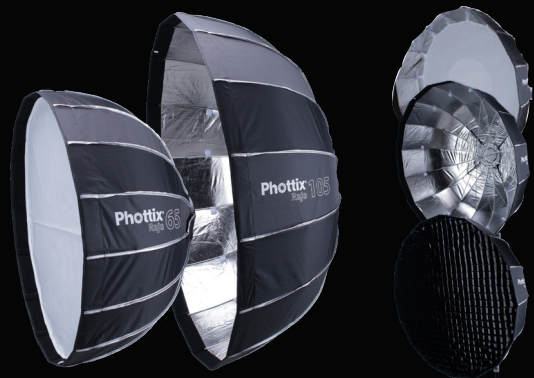

PH82721 Phottix Raja Quick-Folding Softbox 65cm (26")
PH82722 Phottix Raja Quick-Folding Softbox 105cm (41")

All Raja are fitted with Bowens S mount to suit
INDRA 500,500LC, 360

Speed Rings for other systems available:

Elinchrom PH82584 Speed Ring - Inner Ring (144mm)
Balcar PH82585 Speed Ring - Inner Ring (144mm)
Profoto PH82588 Speed Ring - Inner Ring (144mm)